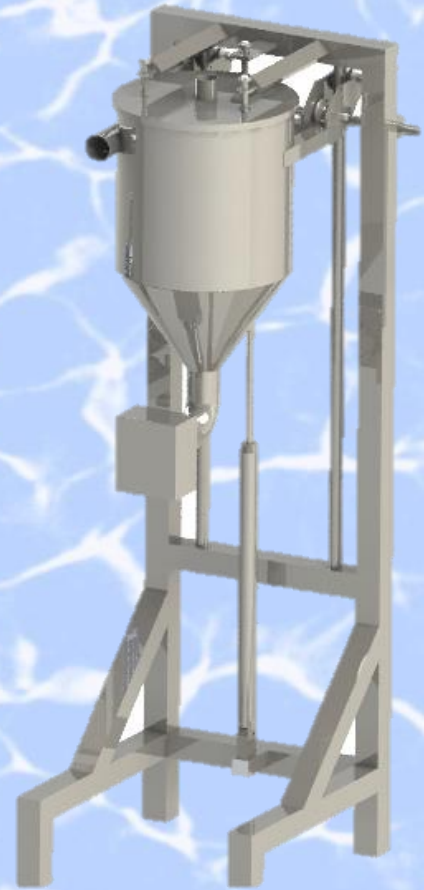

4 - 8 Pinbone heads

Power: 3x230/400V 50-60 Hz - 2 x 2,2 Kw

**Kaj Olesen A/S**

Nymindesvej 351 - 6830 Nørre Nebel, Denmark Tel: +45 75 28 77 01  
E-mail: [Info@kajolesen.dk](mailto:Info@kajolesen.dk) Website: [www.kajolesen.com](http://www.kajolesen.com)

## **KOS 23 - Stand alone**

- The KOS23 tank is adjustable in height, when cleaning
- The KOS23 is delivered with an Ø400 tank or an Ø600 tank.
- The pumps are separated from the tank.

The Vacuum system removes the bones and the water from the filets and leaves the filets clean and dry.