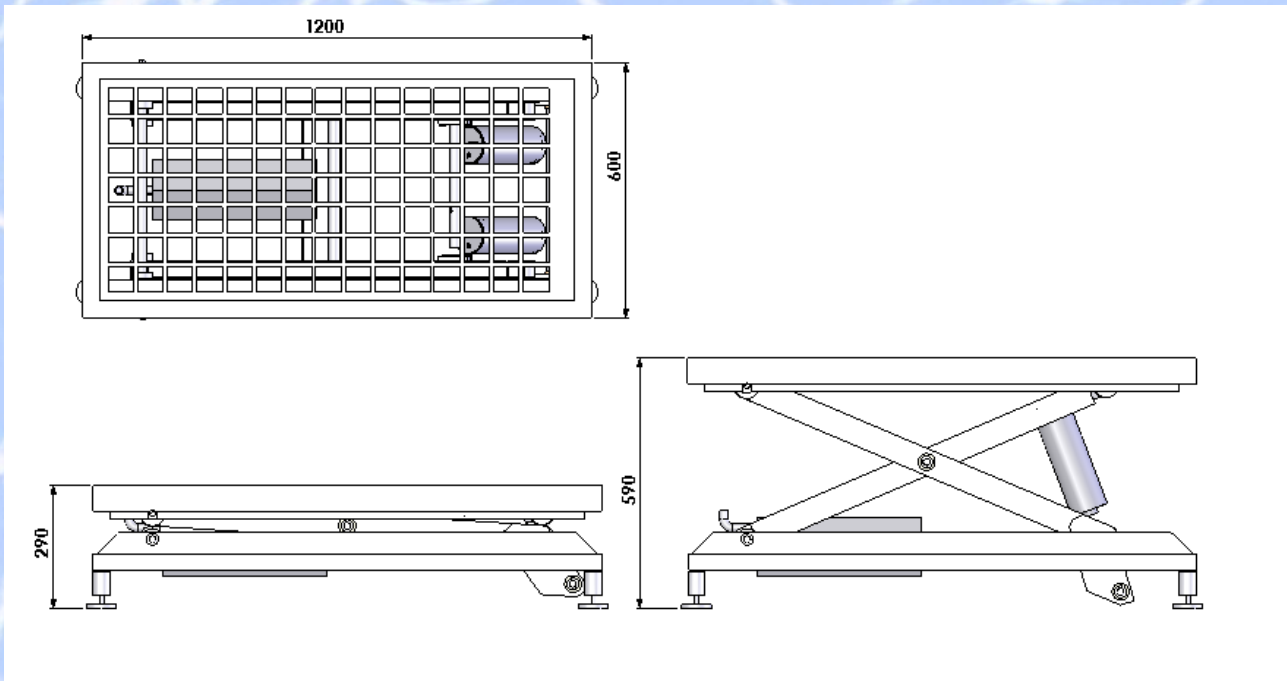

Kaj Olesen A/S

Nymindesvej 351 - 6830 Nørre Nebel, Denmark Tel: +45 75 28 77 01
E-mail: Info@kajolesen.dk Website: www.kajolesen.com